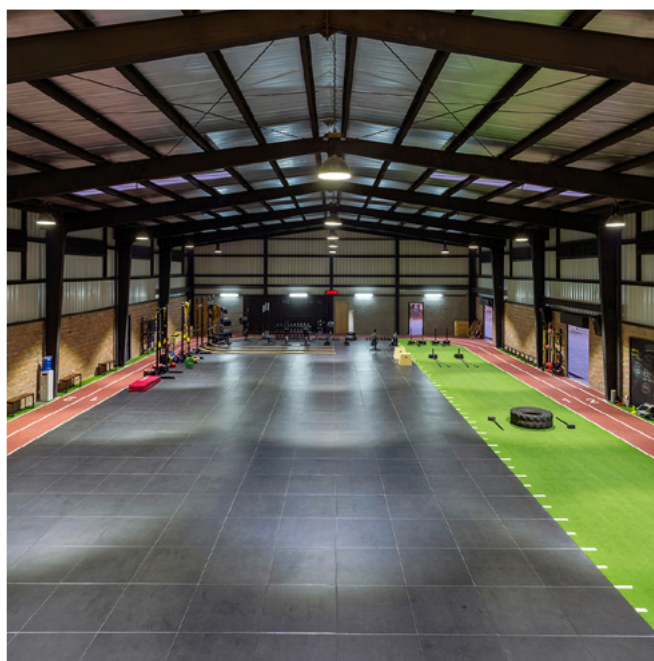

Photographer: Will Steele

TRAIN ON THE SAME FLOOR AS THE PROS.

NEOFLEX PREMIUM GYM TILES are highly durable, dual-durometer, resilient, slip resistant rubber tiles suitable for CrossFit boxes, as well as functional training areas inside fitness gyms.

These 15 mm thick tiles are easily installed and are a cost effective choice for where a very tough, sound deadening, anti-vibration and comfortable tile surface is preferred.

Exceptional Performance

-  Highly durable, synthetic EPDM rubber surface, with very low abrasion properties
-  Permanently elastic, flexible, comfortable under foot and no black rub-off
-  Sound & Vibration Deadening
-  Anti-static and slip-resistant
-  Environmentally friendly - made from 90% recycled material
-  No Smell, VOC Compliant, Halogen Free, Formaldehyde Free, Phthalate Free
-  Anti-microbial Treated - Easy to clean and easy to maintain
-  Fire Rated for Commercial Buildings

Tested in Competition

Neoflex™ Premium Gym Tiles are competition-tested, by some of the world's strongest and most competitive athletes:

Dimensions

Thickness: 15mm
Size: 1010 mm x 1010mm

Ideal For

-  Crossfit Boxes
-  Free Weight Areas
-  Functional Training
-  Under Weightlifting Platforms
-  Treadmills and Ellipticals
-  Spinning and Cycling Equipment
-  Group Training

Logos & Branding

Customize the look and feel of your club or box with your brand's logo, coloured zones, or markings. Talk to us about making your venue truly immersive and unique!

   @rephouse

Neoflex 900HD Series Standard Colors