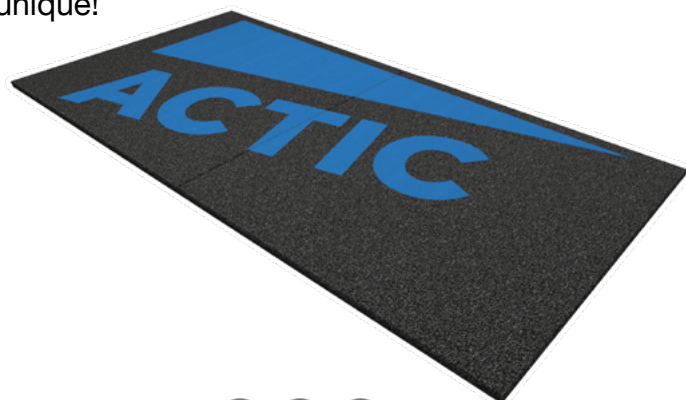

Photographer: Will Steele

TRAIN ON THE SAME FLOOR AS THE PROS.

NEOFLEX PREMIUM GYM TILES are highly durable, dual-durometer, resilient, slip resistant rubber tiles suitable for CrossFit boxes, as well as functional training areas inside fitness gyms.

These 15 mm thick tiles are easily installed and are a cost effective choice for where a very tough, sound deadening, anti-vibration and comfortable tile surface is preferred.

Exceptional Performance

-  Highly durable, synthetic EPDM rubber surface, with very low abrasion properties
-  Permanently elastic, flexible, comfortable under foot and no black rub-off
-  Sound & Vibration Deadening
-  Anti-static and slip-resistant
-  Environmentally friendly - made from 90% recycled material
-  No Smell, VOC Compliant, Halogen Free, Formaldehyde Free, Phthalate Free
-  Anti-microbial Treated - Easy to clean and easy to maintain
-  Fire Rated for Commercial Buildings

Tested in Competition

Neoflex™ Premium Gym Tiles are competition-tested, by some of the world's strongest and most competitive athletes:

Dimensions

Thickness: 15mm
Size: 1010 mm x 1010mm

Ideal For

-  Crossfit Boxes
-  Free Weight Areas
-  Functional Training
-  Under Weightlifting Platforms
-  Treadmills and Ellipticals
-  Spinning and Cycling Equipment
-  Group Training

Logos & Branding

Customize the look and feel of your club or box with your brand's logo, coloured zones, or markings. Talk to us about making your venue truly immersive and unique!

   @rephouse

Neoflex 900HD Series Standard Colors